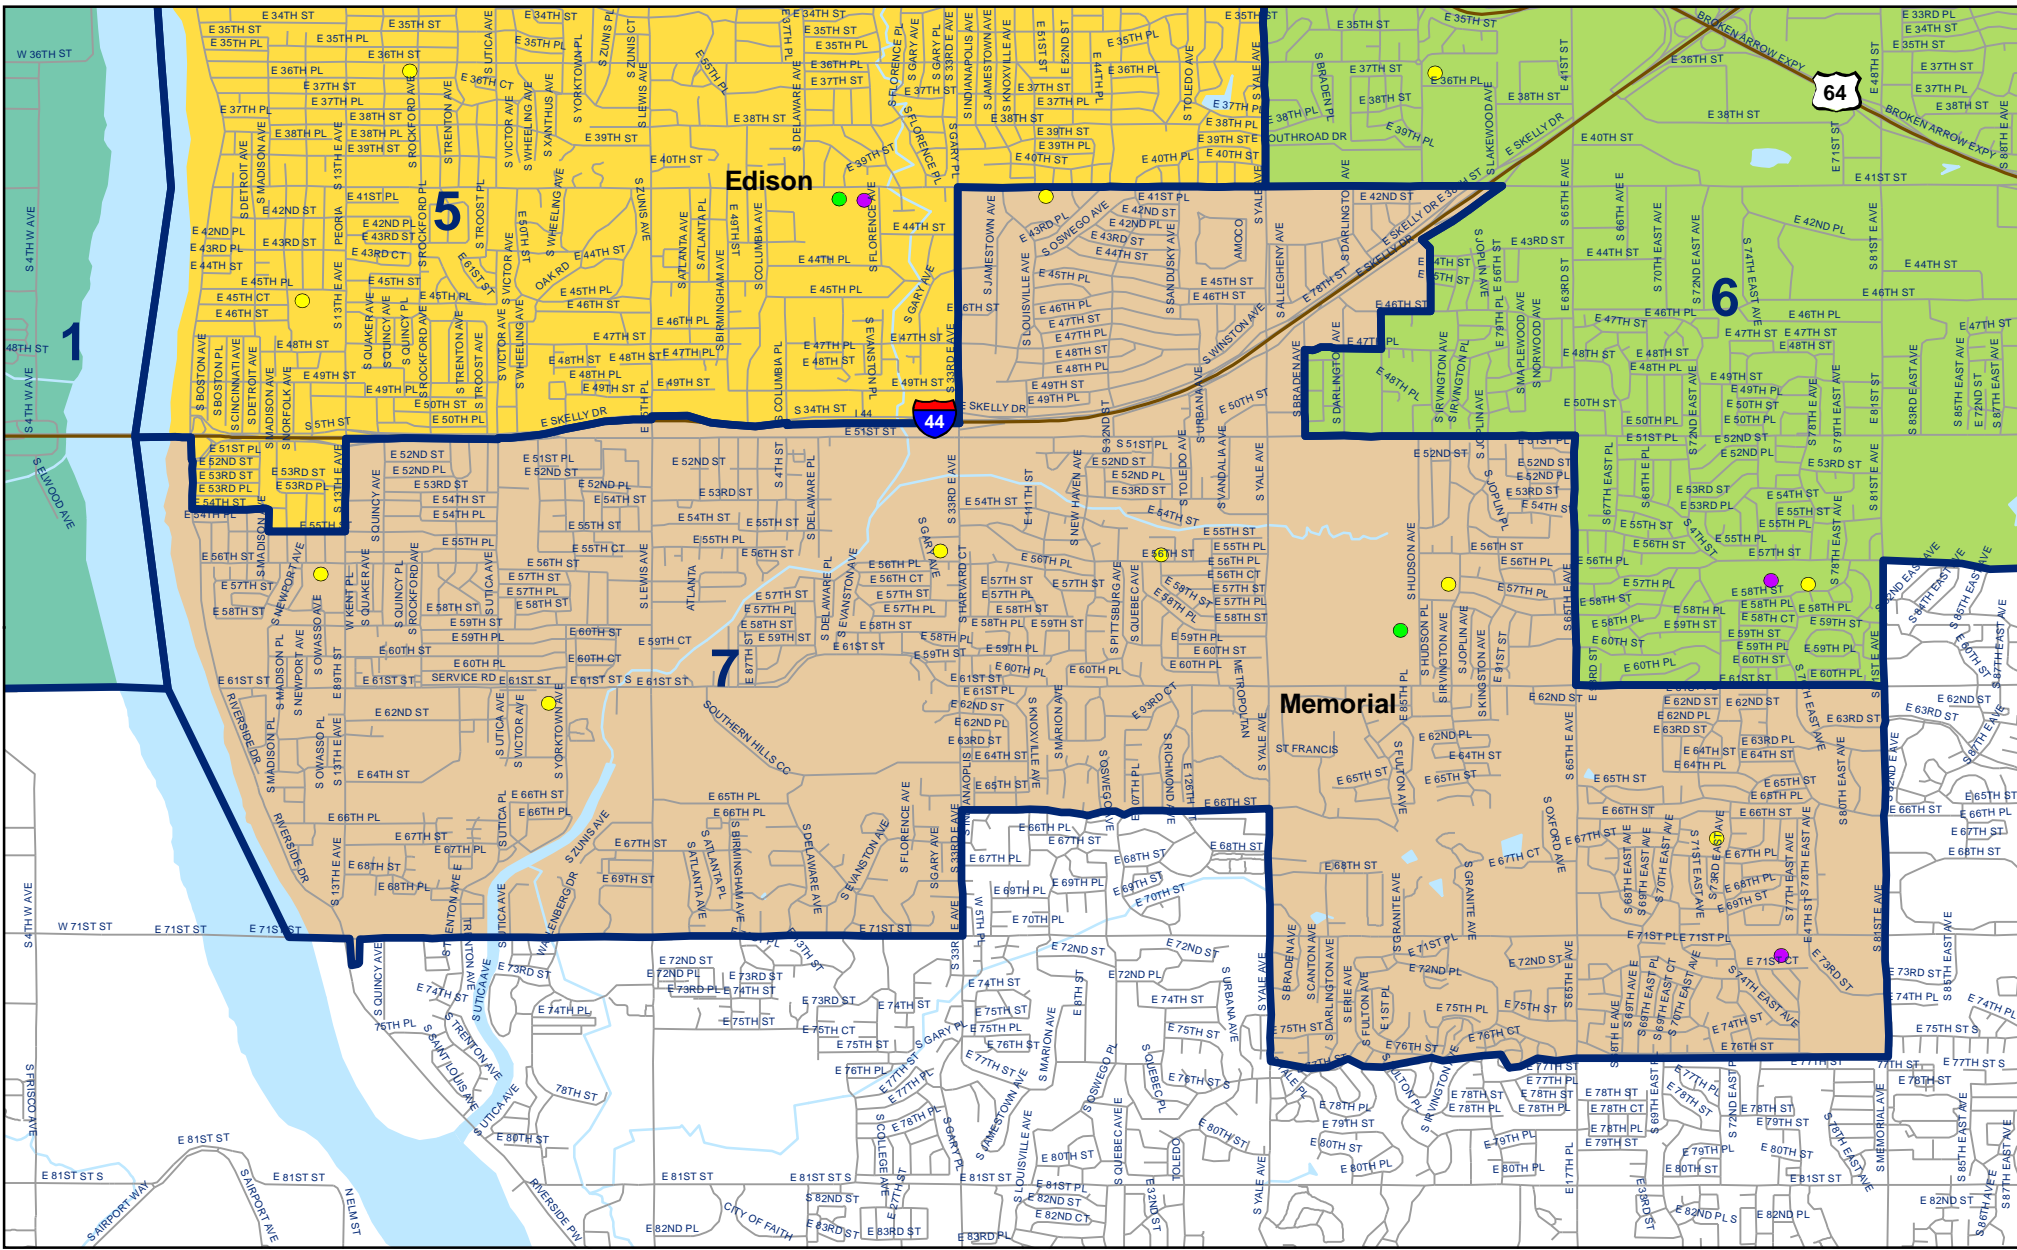

Tulsa Public Schools Board Member District - 7

Source: PL94-171 Redistricting Data, 2010 - US Bureau of the Census
Plan Adopted October 17, 2011 by Tulsa Public School Board

Legend

● Elementary Schools	 Board Member Boundaries	 District 1	 District 5
● Middle Schools	 Highways	 District 2	 District 6
● Intermediate High School	 Streets	 District 3	 District 7
● High School	~ Streams	 District 4	
	~ Water Bodies