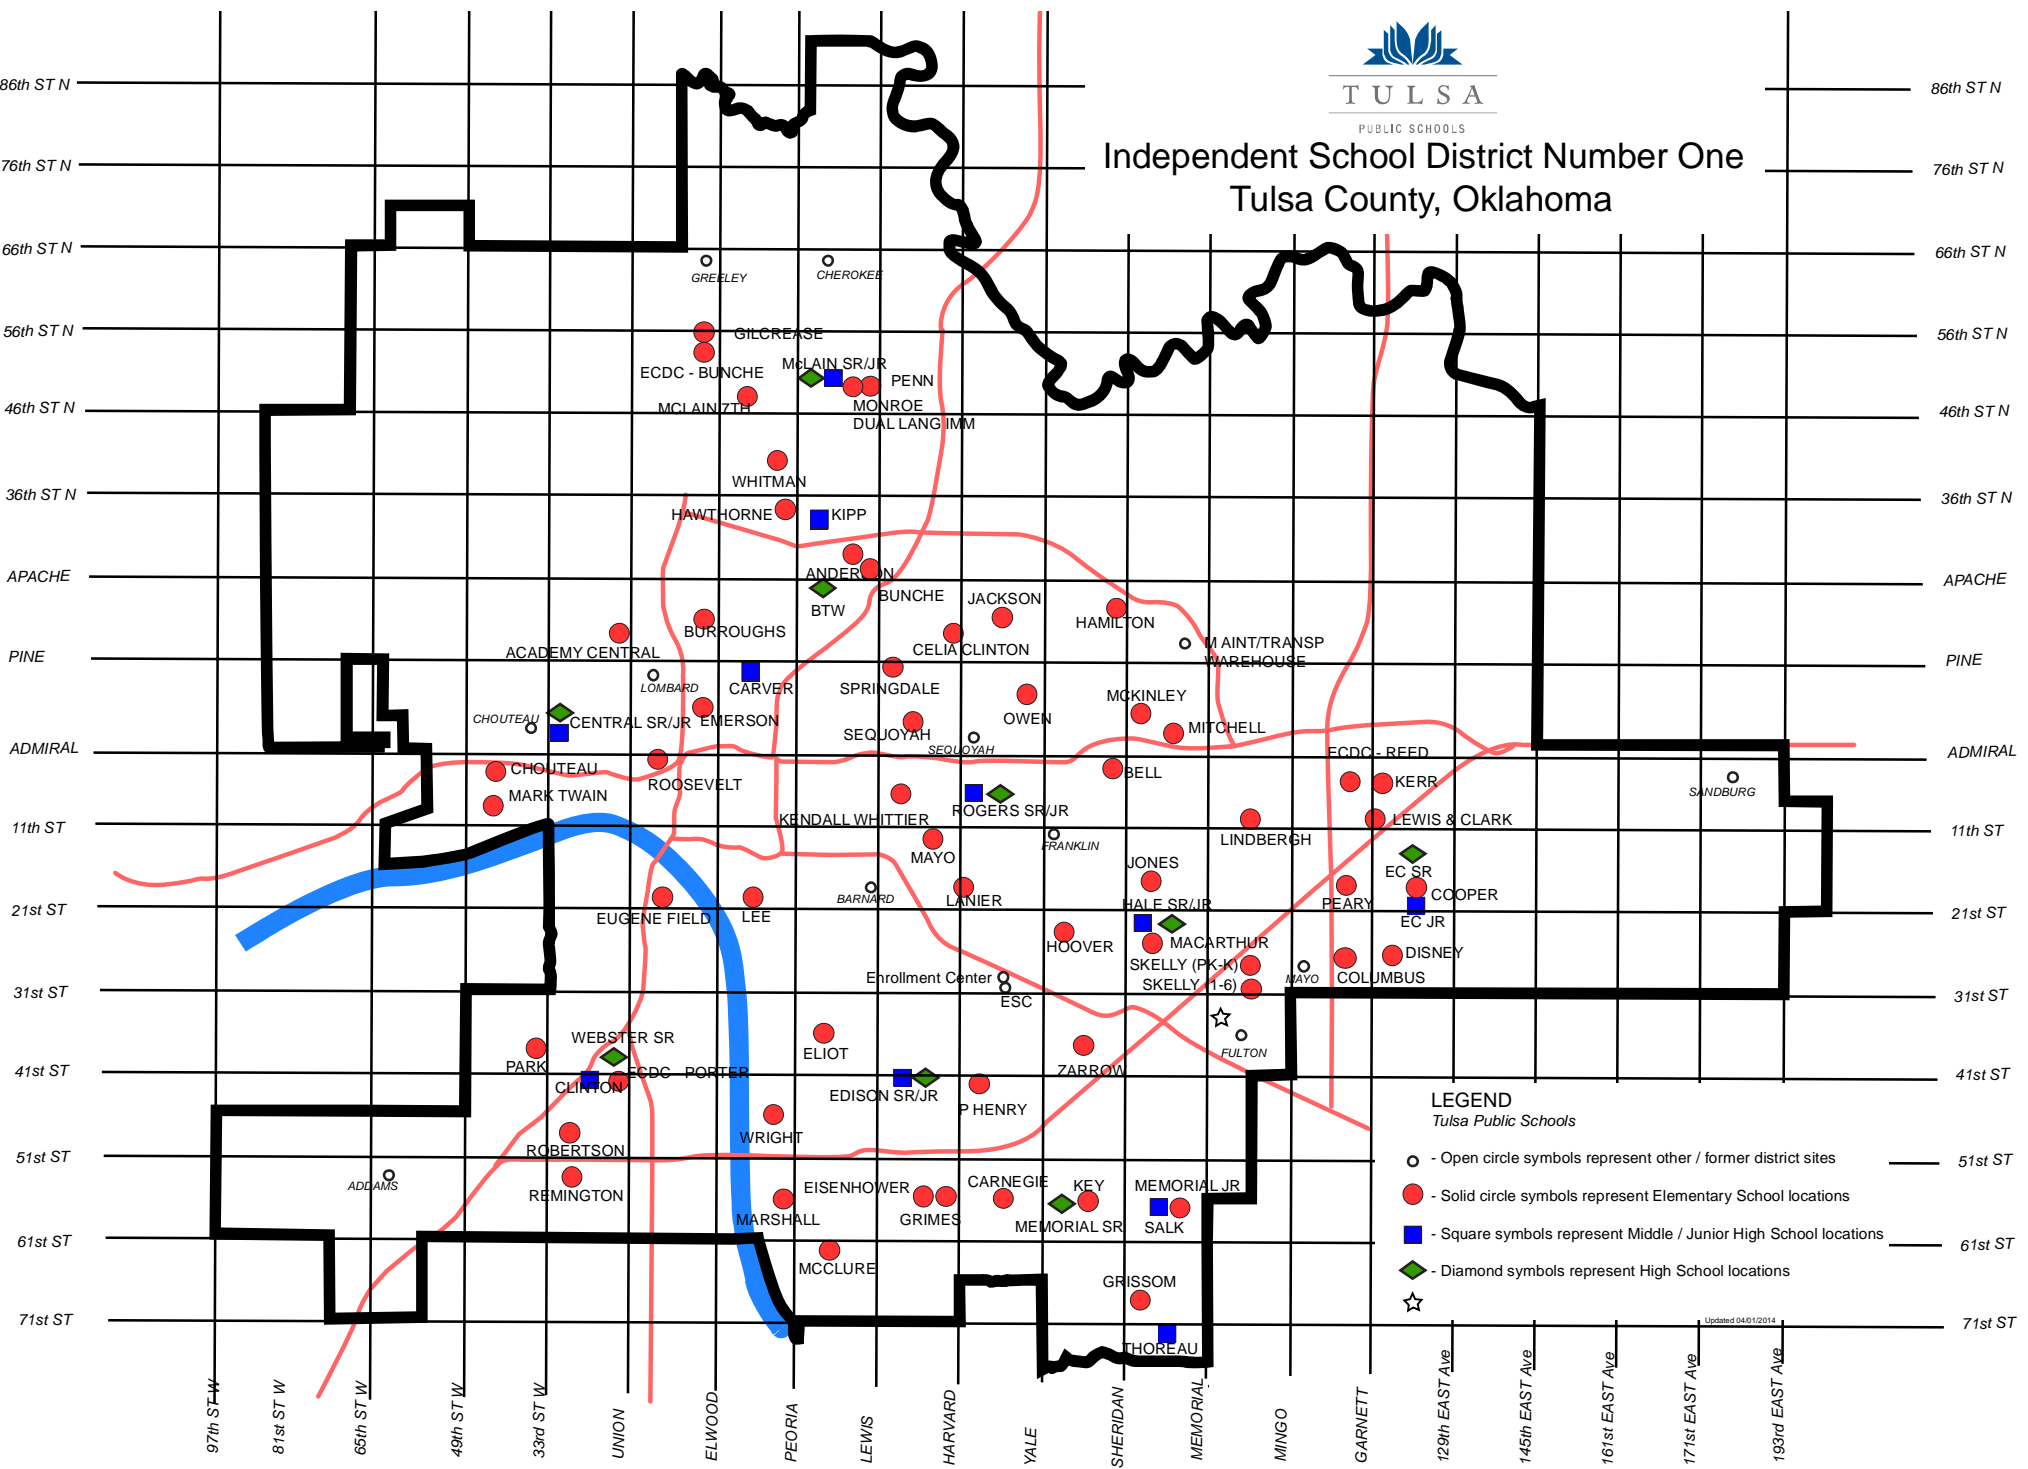

Independent School District Number One Tulsa County, Oklahoma

- LEGEND**
Tulsa Public Schools
- - Open circle symbols represent other / former district sites
 - - Solid circle symbols represent Elementary School locations
 - - Square symbols represent Middle / Junior High School locations
 - ◆ - Diamond symbols represent High School locations
 - ☆ - Star symbol represents a specific site (e.g., Fulton)