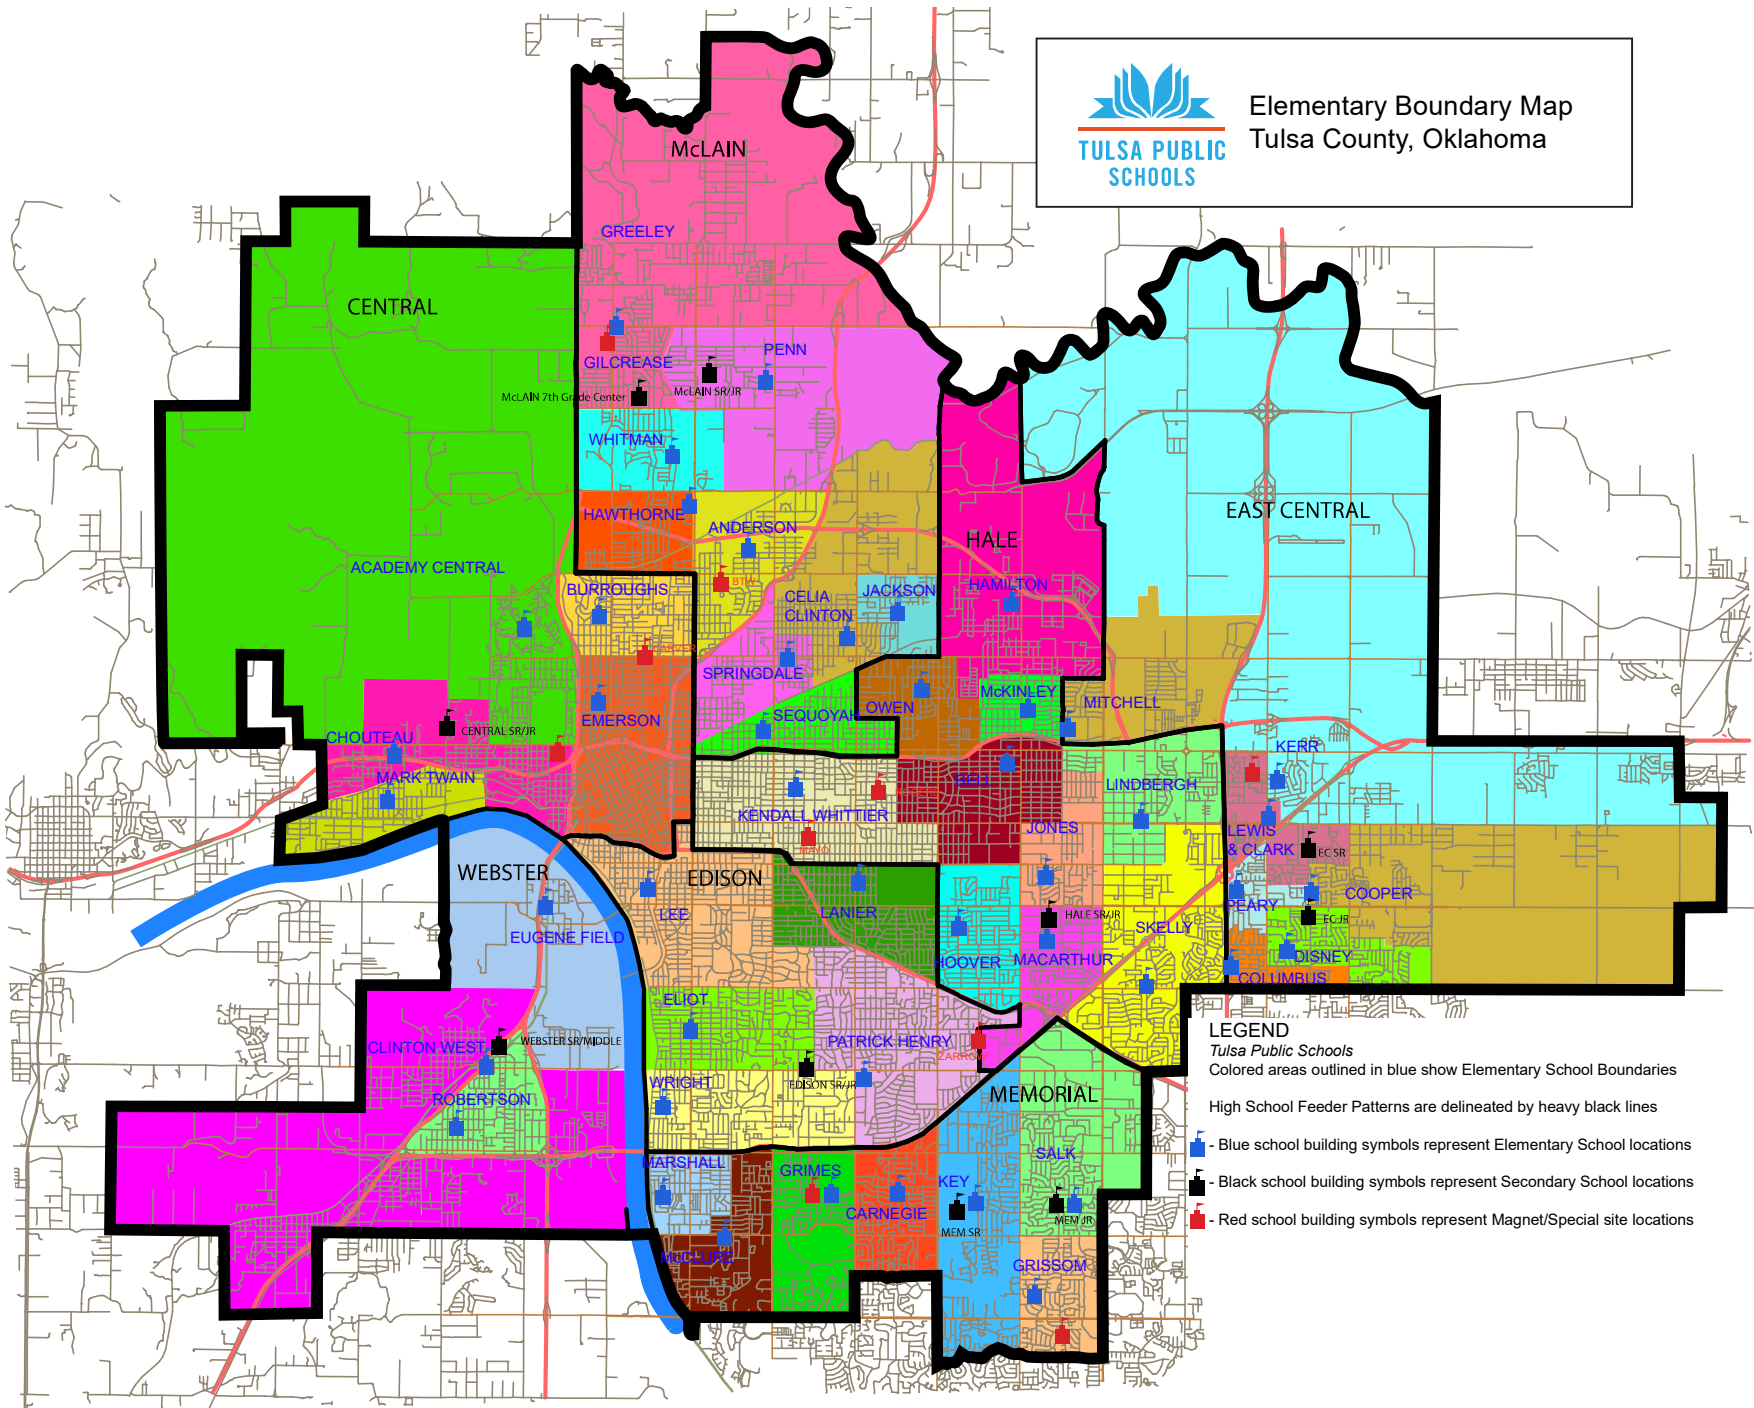

# Elementary Boundary Map Tulsa County, Oklahoma

- LEGEND**
- Tulsa Public Schools
  - Colored areas outlined in blue show Elementary School Boundaries
  - High School Feeder Patterns are delineated by heavy black lines
  - Blue school building symbols represent Elementary School locations
  - Black school building symbols represent Secondary School locations
  - Red school building symbols represent Magnet/Special site locations